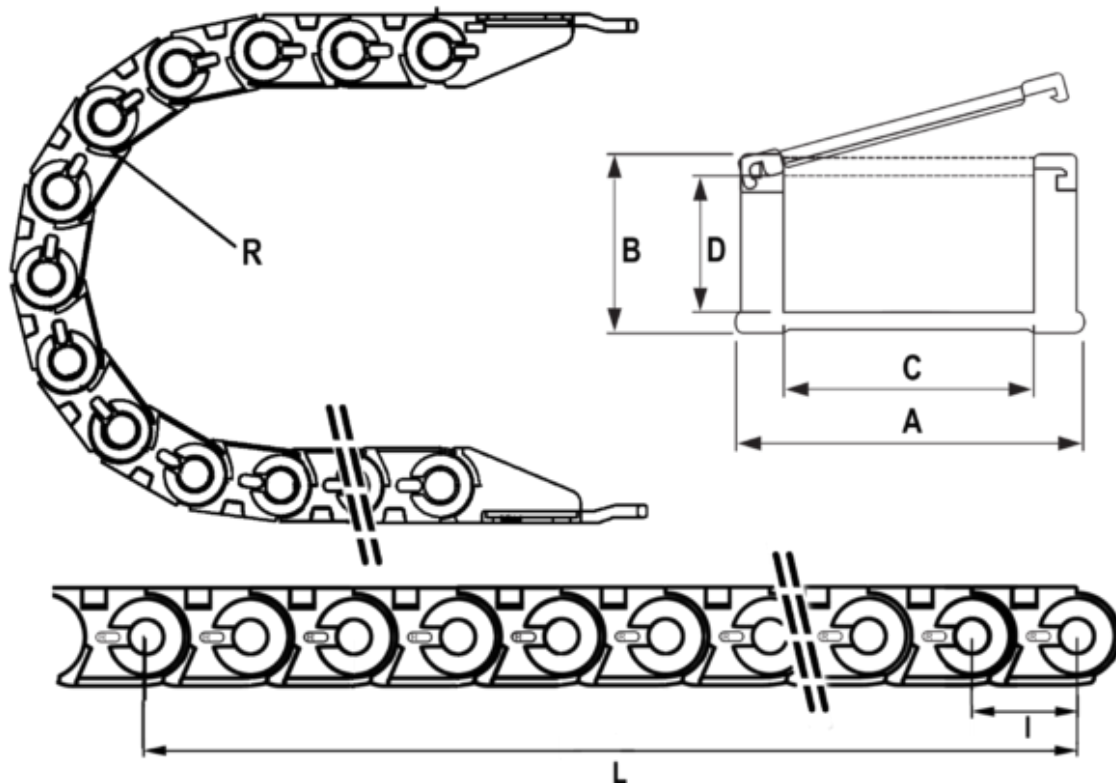

Data Sheet

Article number: 18CPS03377R045
Description: Cable chain, CPS MINI
Type CPS033.77.R45-990L (30 LK)

Measures

Full length	= 990mm
Inside Height	= 23
Inside Width	= 77
Link Length(Pitch)	= 33
Outside Height	= 31
Outside Width	= 93
Radius	= 045